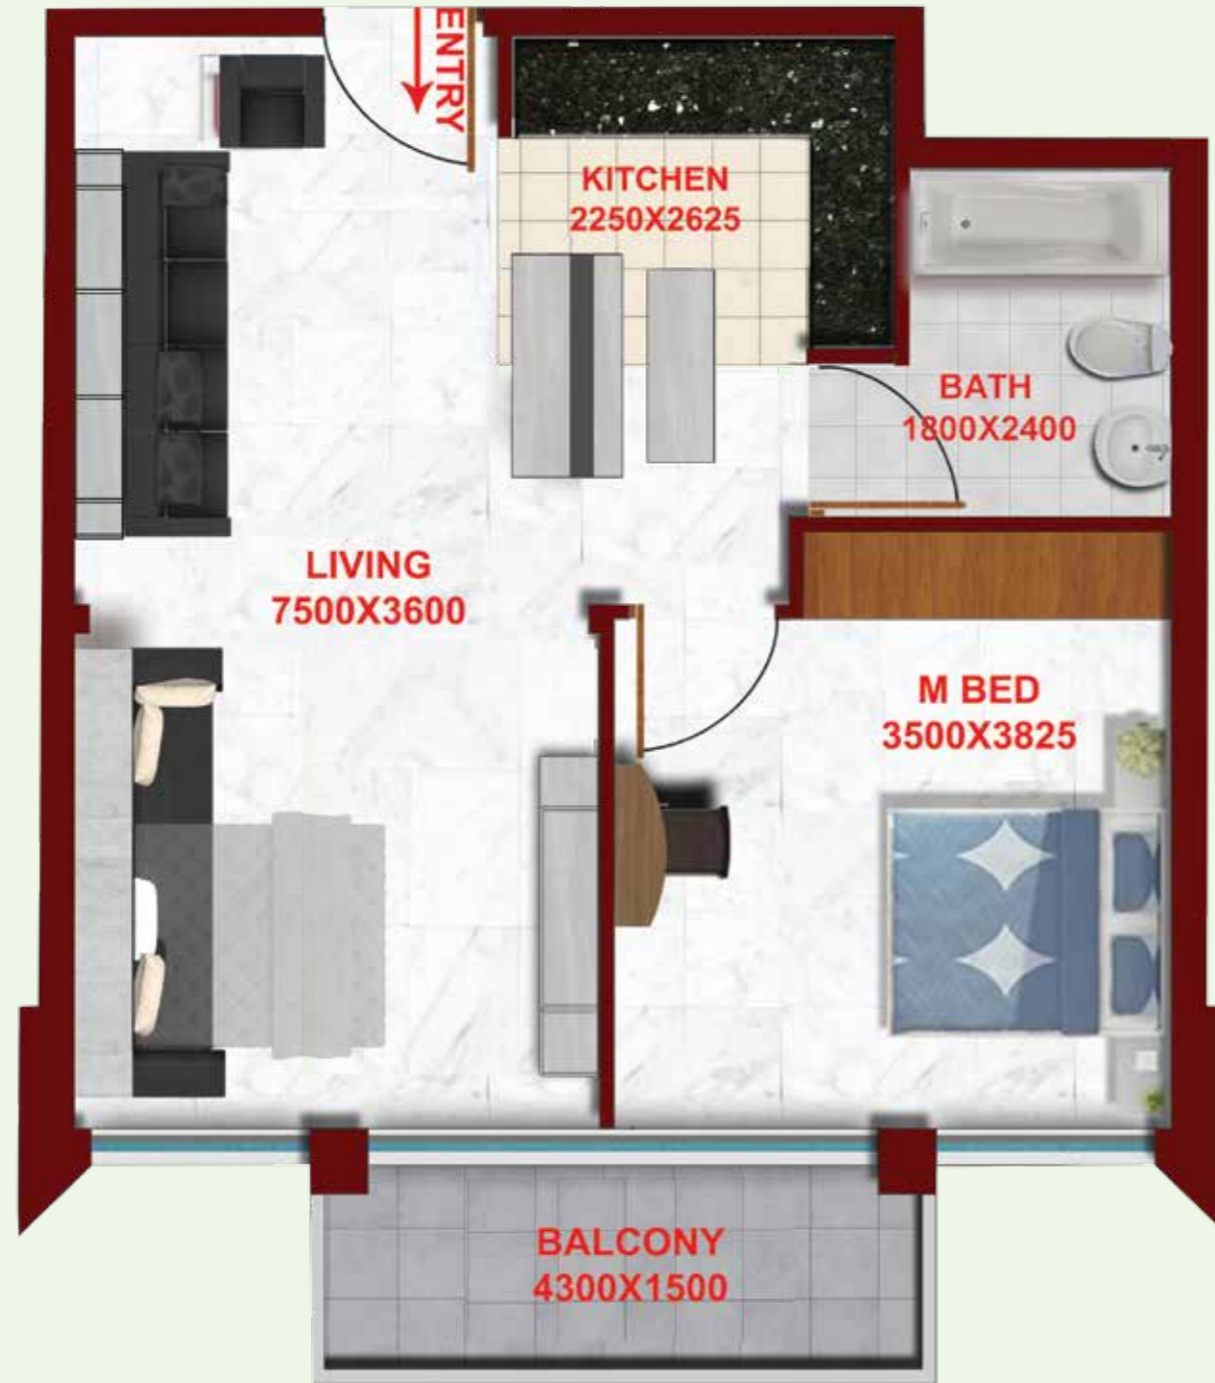


FLOOR PLANS

FIRST FLOOR STUDIO

FLAT TYPE F02 - STUDIO

(Flat No. 02, 03, 04, 10, 11,12)

TOTAL AREA 420-429 SQ FT

FIRST FLOOR STUDIO

FLAT TYPE F03 - STUDIO

(Flat No. 06, 07,08)

TOTAL AREA	424-432 SQ FT
------------	---------------

FIRST FLOOR 1 BEDROOM

FLAT TYPE F01 - 1BR (Flat No. 01, 05, 09, 13)

TOTAL AREA

698 SQ FT

TYPICAL FLOOR PLAN STUDIO

FLAT TYPE T02 - STUDIO

(Flat No. 02, 03, 04, 10, 11, 12)

TOTAL AREA 401-410 SQ FT

TYPICAL FLOOR PLAN

STUDIO

FLAT TYPE T03 - STUDIO

(Flat No. 06, 07, 08)

TOTAL AREA	412 - 415 SQ FT
------------	-----------------

TYPICAL FLOOR PLAN 1 BEDROOM

FLAT TYPE T01 - 1BR (Flat No. 01, 05, 09, 13)

TOTAL AREA

698 SQ FT

TYPICAL FLOOR PLAN 2 BEDROOM

FLAT TYPE T04 - 2BR (Flat No. 14, 15)

TOTAL AREA 990 SQ FT