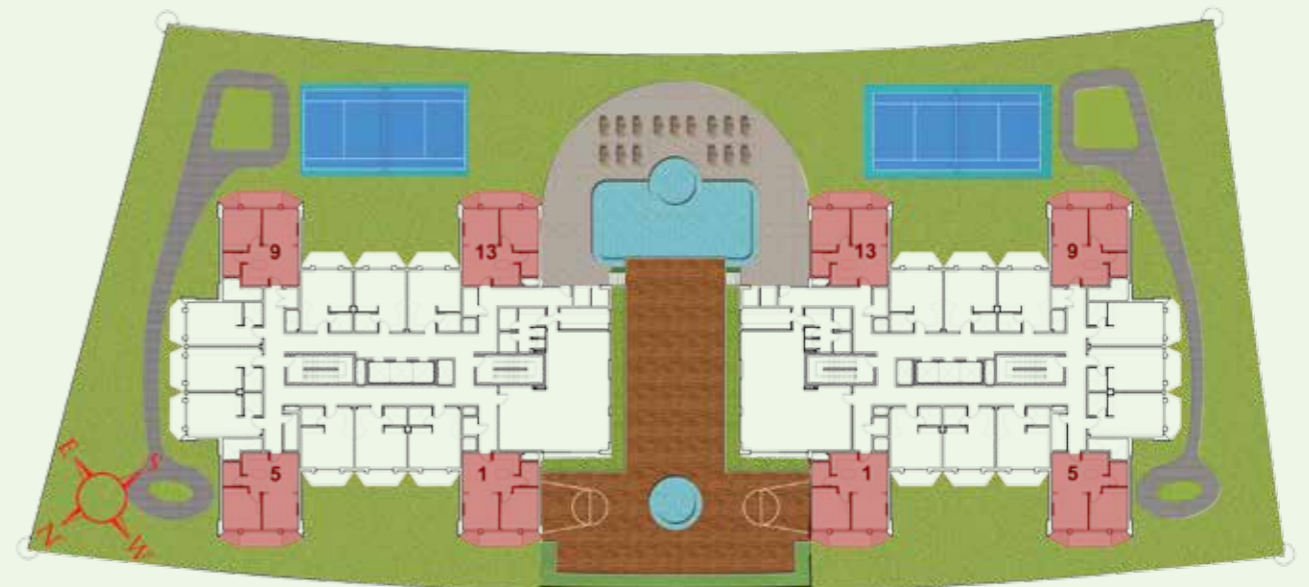


FLOOR PLANS

FIRST FLOOR STUDIO

FLAT TYPE F02 - STUDIO

(Flat No. 02, 03, 04, 10, 11,12)

TOTAL AREA 420-429 SQ FT

FIRST FLOOR STUDIO

FLAT TYPE F03 - STUDIO

(Flat No. 06, 07,08)

TOTAL AREA	424-432 SQ FT
------------	---------------

FIRST FLOOR 1 BEDROOM

FLAT TYPE F01 - 1BR (Flat No. 01, 05, 09, 13)

TOTAL AREA

698 SQ FT

TYPICAL FLOOR PLAN STUDIO

FLAT TYPE T02 - STUDIO

(Flat No. 02, 03, 04, 10, 11, 12)

TOTAL AREA 401-410 SQ FT

TYPICAL FLOOR PLAN

STUDIO

FLAT TYPE T03 - STUDIO

(Flat No. 06, 07, 08)

TOTAL AREA	412 - 415 SQ FT
------------	-----------------

TYPICAL FLOOR PLAN 1 BEDROOM

FLAT TYPE T01 - 1BR (Flat No. 01, 05, 09, 13)

TOTAL AREA

698 SQ FT

TYPICAL FLOOR PLAN 2 BEDROOM

FLAT TYPE T04 - 2BR (Flat No. 14, 15)

TOTAL AREA 990 SQ FT