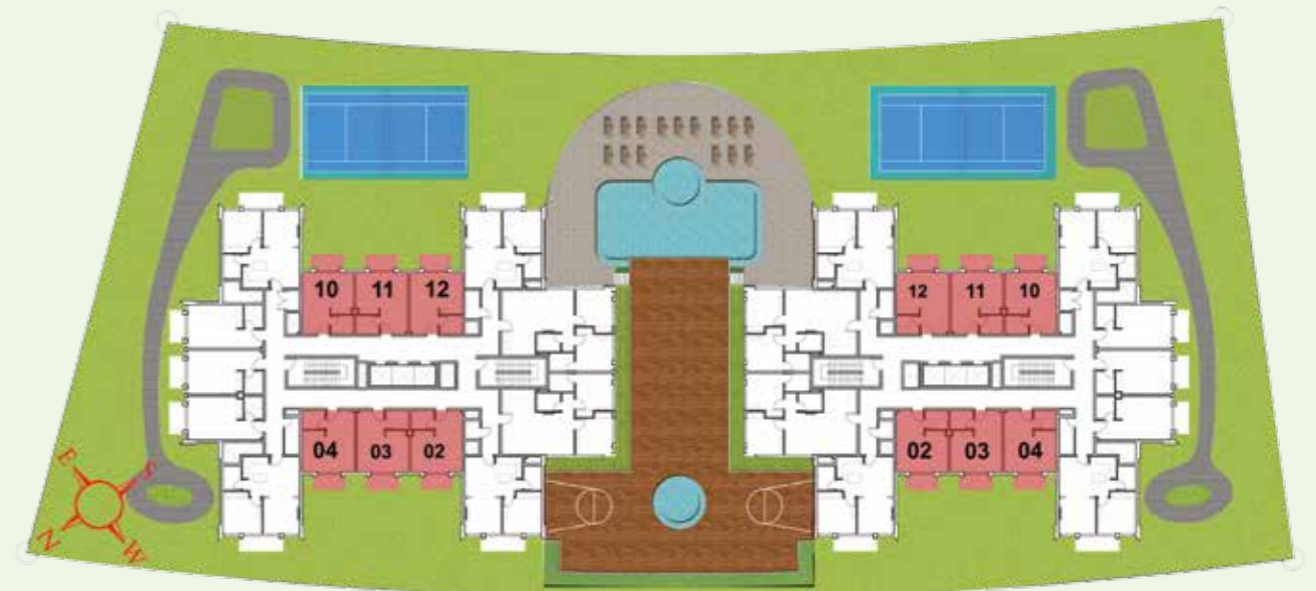


FLOOR PLANS

FIRST FLOOR STUDIO

FLAT TYPE F02 - STUDIO

(Flat No. 02, 03, 04, 10, 11,12)

TOTAL AREA 420-429 SQ FT

FIRST FLOOR STUDIO

FLAT TYPE F03 - STUDIO

(Flat No. 06, 07,08)

TOTAL AREA	424-432 SQ FT
------------	---------------

FIRST FLOOR 1 BEDROOM

FLAT TYPE F01 - 1BR (Flat No. 01, 05, 09, 13)

TOTAL AREA

698 SQ FT

TYPICAL FLOOR PLAN STUDIO

FLAT TYPE T02 - STUDIO

(Flat No. 02, 03, 04, 10, 11, 12)

TOTAL AREA 401-410 SQ FT

TYPICAL FLOOR PLAN

STUDIO

FLAT TYPE T03 - STUDIO

(Flat No. 06, 07, 08)

TOTAL AREA	412 - 415 SQ FT
------------	-----------------

TYPICAL FLOOR PLAN 1 BEDROOM

FLAT TYPE T01 - 1BR (Flat No. 01, 05, 09, 13)

TOTAL AREA

698 SQ FT

TYPICAL FLOOR PLAN 2 BEDROOM

FLAT TYPE T04 - 2BR (Flat No. 14, 15)

TOTAL AREA 990 SQ FT