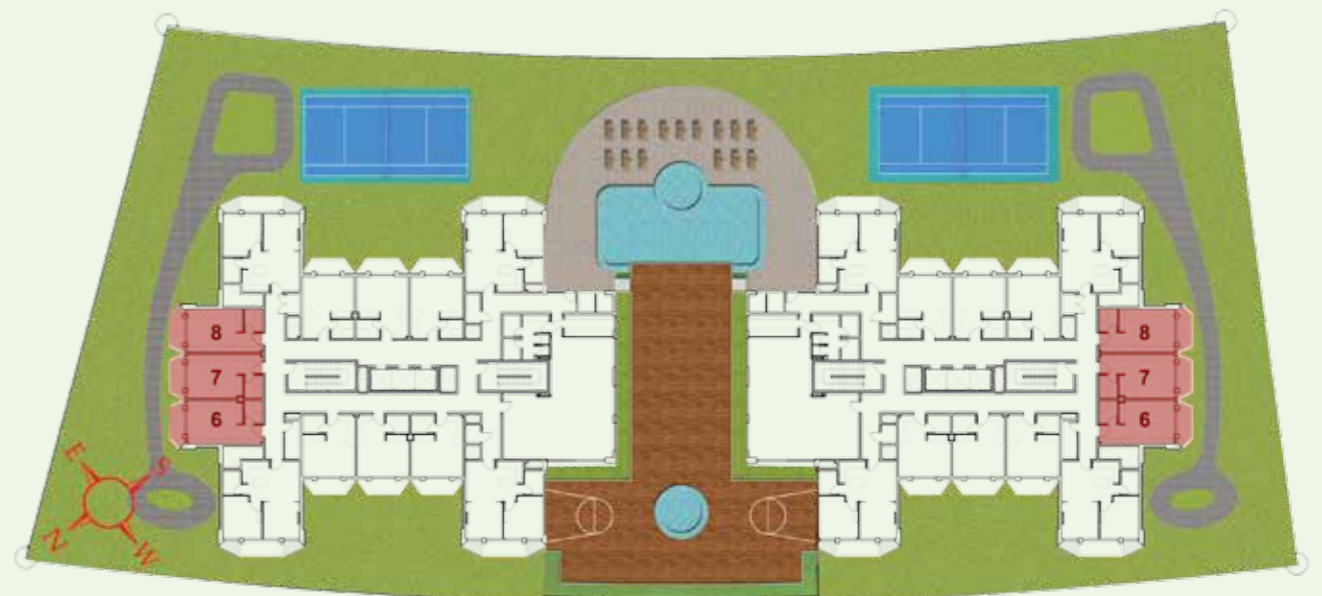


FLOOR PLANS

FIRST FLOOR STUDIO

FLAT TYPE F02 - STUDIO

(Flat No. 02, 03, 04, 10, 11,12)

TOTAL AREA 420-429 SQ FT

FIRST FLOOR STUDIO

FLAT TYPE F03 - STUDIO

(Flat No. 06, 07,08)

TOTAL AREA	424-432 SQ FT
------------	---------------

FIRST FLOOR 1 BEDROOM

FLAT TYPE F01 - 1BR (Flat No. 01, 05, 09, 13)

TOTAL AREA

698 SQ FT

TYPICAL FLOOR PLAN STUDIO

FLAT TYPE T02 - STUDIO

(Flat No. 02, 03, 04, 10, 11, 12)

TOTAL AREA 401-410 SQ FT

TYPICAL FLOOR PLAN

STUDIO

FLAT TYPE T03 - STUDIO

(Flat No. 06, 07, 08)

TOTAL AREA	412 - 415 SQ FT
------------	-----------------

TYPICAL FLOOR PLAN 1 BEDROOM

FLAT TYPE T01 - 1BR (Flat No. 01, 05, 09, 13)

TOTAL AREA

698 SQ FT

TYPICAL FLOOR PLAN 2 BEDROOM

FLAT TYPE T04 - 2BR (Flat No. 14, 15)

TOTAL AREA 990 SQ FT