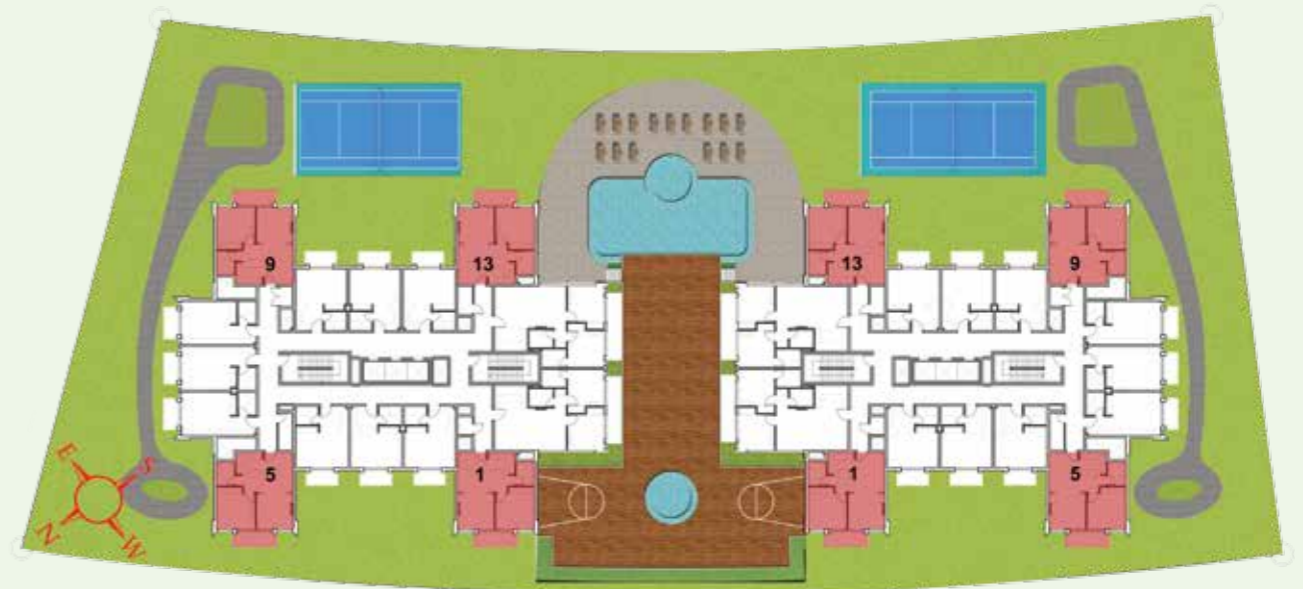


FLOOR PLANS

FIRST FLOOR STUDIO

FLAT TYPE F02 - STUDIO

(Flat No. 02, 03, 04, 10, 11,12)

TOTAL AREA 420-429 SQ FT

FIRST FLOOR STUDIO

FLAT TYPE F03 - STUDIO

(Flat No. 06, 07,08)

TOTAL AREA	424-432 SQ FT
------------	---------------

FIRST FLOOR 1 BEDROOM

FLAT TYPE F01 - 1BR (Flat No. 01, 05, 09, 13)

TOTAL AREA

698 SQ FT

TYPICAL FLOOR PLAN STUDIO

FLAT TYPE T02 - STUDIO

(Flat No. 02, 03, 04, 10, 11, 12)

TOTAL AREA 401-410 SQ FT

TYPICAL FLOOR PLAN

STUDIO

FLAT TYPE T03 - STUDIO

(Flat No. 06, 07, 08)

TOTAL AREA	412 - 415 SQ FT
------------	-----------------

TYPICAL FLOOR PLAN 1 BEDROOM

FLAT TYPE T01 - 1BR (Flat No. 01, 05, 09, 13)

TOTAL AREA

698 SQ FT

TYPICAL FLOOR PLAN 2 BEDROOM

FLAT TYPE T04 - 2BR (Flat No. 14, 15)

TOTAL AREA 990 SQ FT