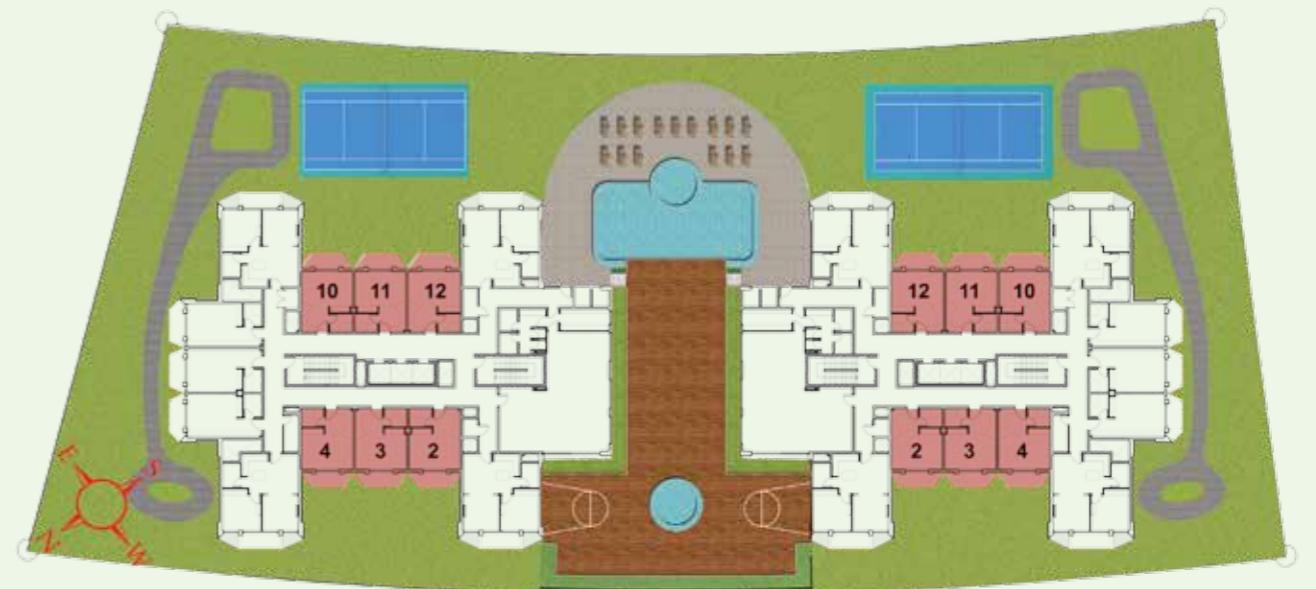


FLOOR PLANS

FIRST FLOOR STUDIO

FLAT TYPE F02 - STUDIO

(Flat No. 02, 03, 04, 10, 11,12)

TOTAL AREA 420-429 SQ FT

FIRST FLOOR STUDIO

FLAT TYPE F03 - STUDIO

(Flat No. 06, 07,08)

TOTAL AREA	424-432 SQ FT
------------	---------------

FIRST FLOOR 1 BEDROOM

FLAT TYPE F01 - 1BR (Flat No. 01, 05, 09, 13)

TOTAL AREA

698 SQ FT

TYPICAL FLOOR PLAN STUDIO

FLAT TYPE T02 - STUDIO

(Flat No. 02, 03, 04, 10, 11, 12)

TOTAL AREA 401-410 SQ FT

TYPICAL FLOOR PLAN

STUDIO

FLAT TYPE T03 - STUDIO

(Flat No. 06, 07, 08)

TOTAL AREA	412 - 415 SQ FT
------------	-----------------

TYPICAL FLOOR PLAN 1 BEDROOM

FLAT TYPE T01 - 1BR (Flat No. 01, 05, 09, 13)

TOTAL AREA

698 SQ FT

TYPICAL FLOOR PLAN 2 BEDROOM

FLAT TYPE T04 - 2BR (Flat No. 14, 15)

TOTAL AREA 990 SQ FT