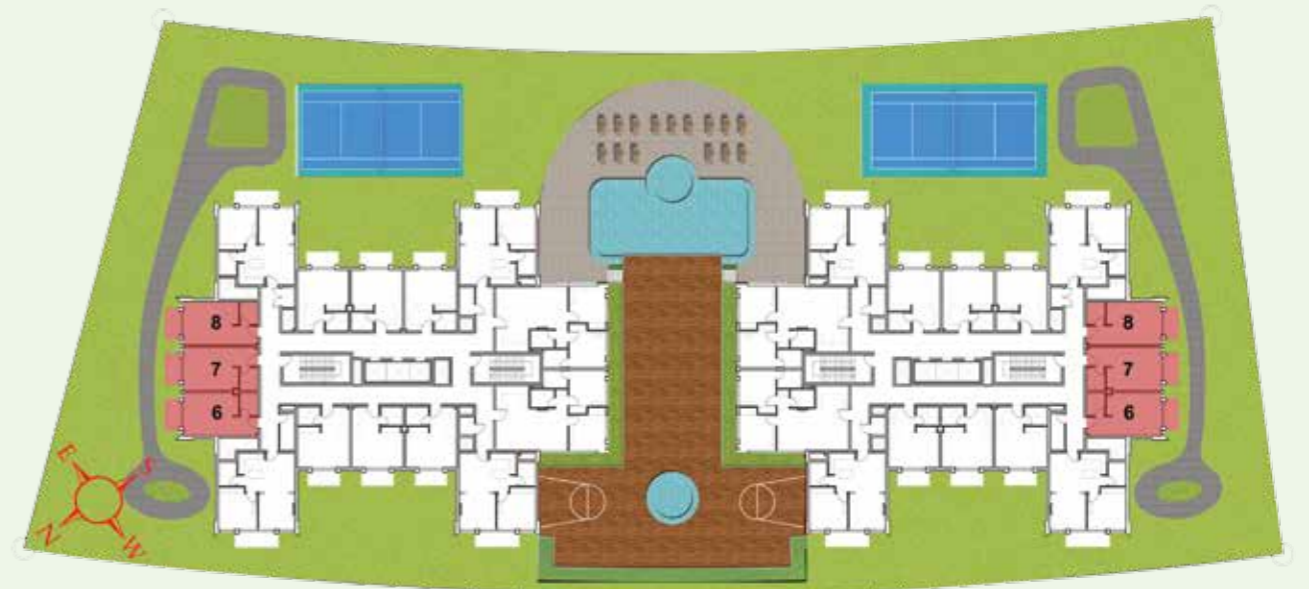


FLOOR PLANS

FIRST FLOOR STUDIO

FLAT TYPE F02 - STUDIO

(Flat No. 02, 03, 04, 10, 11,12)

TOTAL AREA 420-429 SQ FT

FIRST FLOOR STUDIO

FLAT TYPE F03 - STUDIO

(Flat No. 06, 07,08)

TOTAL AREA	424-432 SQ FT
------------	---------------

FIRST FLOOR 1 BEDROOM

FLAT TYPE F01 - 1BR (Flat No. 01, 05, 09, 13)

TOTAL AREA

698 SQ FT

TYPICAL FLOOR PLAN STUDIO

FLAT TYPE T02 - STUDIO

(Flat No. 02, 03, 04, 10, 11, 12)

TOTAL AREA 401-410 SQ FT

TYPICAL FLOOR PLAN

STUDIO

FLAT TYPE T03 - STUDIO

(Flat No. 06, 07, 08)

TOTAL AREA	412 - 415 SQ FT
------------	-----------------

TYPICAL FLOOR PLAN 1 BEDROOM

FLAT TYPE T01 - 1BR (Flat No. 01, 05, 09, 13)

TOTAL AREA

698 SQ FT

TYPICAL FLOOR PLAN 2 BEDROOM

FLAT TYPE T04 - 2BR (Flat No. 14, 15)

TOTAL AREA 990 SQ FT