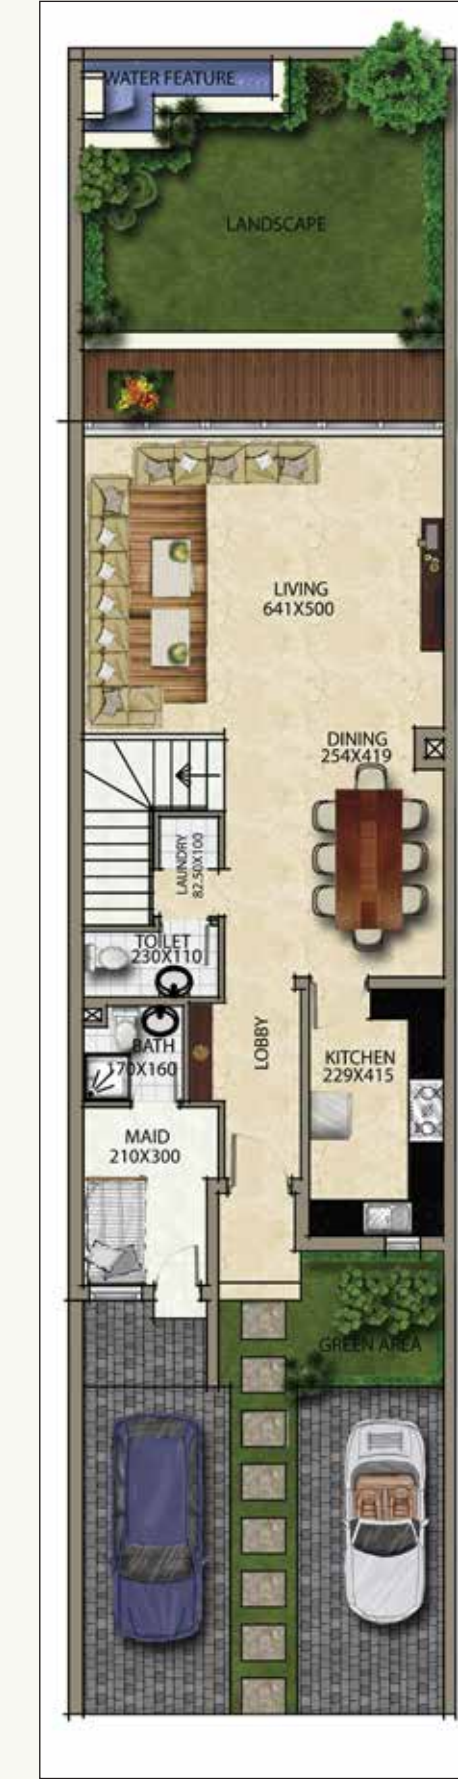

Ground Floor

First Floor

TYPE 1 M - 3150 sq. ft.  
**4 Bedroom  
 Townhouse**

-  1 Living Room
-  1 Dining Room
-  4 Bedrooms
-  3 Bathrooms
-  1 Fully-Fitted Kitchen
-  1 Laundry Room
-  1 Maid's Room
-  2 Car Parks

Ground Floor

First Floor

TYPE 2 - 3150 sq. ft.  
**4 Bedroom  
 Townhouse**

-  1 Living Room
-  1 Dining Room
-  4 Bedrooms
-  4 Bathrooms
-  1 Fully-Fitted Kitchen
-  1 Laundry Room
-  1 Maid's Room
-  2 Car Parks

Ground Floor

First Floor

TYPE 3 - 2650 sq. ft.  
**3 Bedroom  
 Townhouse**

-  1 Living Room
-  1 Dining Room
-  3 Bedrooms
-  2 Bathrooms
-  1 Fully-Fitted Kitchen
-  1 Laundry Room
-  1 Maid's Room
-  2 Car Parks

Ground Floor

First Floor