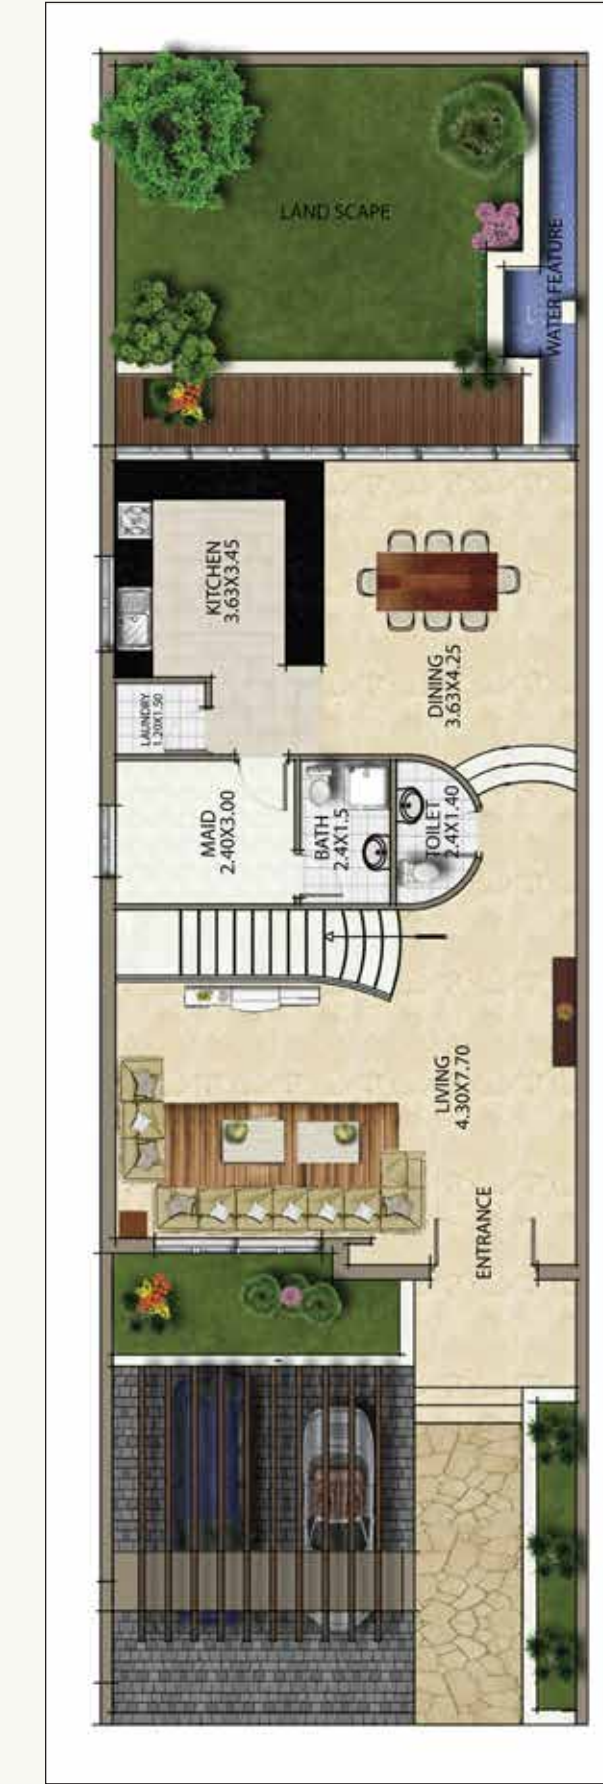

## MASTER PLAN

Dreamz brings you a collection of 171 luxury townhouses with a choice of 3 & 4 bedrooms.

TYPE 1 E - 3270 sq. ft.  
**4 Bedroom  
 Townhouse**

-  1 Living Room
-  1 Dining Room
-  4 Bedrooms
-  3 Bathrooms
-  1 Fully-Fitted Kitchen
-  1 Laundry Room
-  1 Maid's Room
-  2 Car Parks

Ground Floor

First Floor

TYPE 1 M - 3150 sq. ft.  
**4 Bedroom  
 Townhouse**

-  1 Living Room
-  1 Dining Room
-  4 Bedrooms
-  3 Bathrooms
-  1 Fully-Fitted Kitchen
-  1 Laundry Room
-  1 Maid's Room
-  2 Car Parks

Ground Floor

First Floor

TYPE 2 - 3150 sq. ft.  
**4 Bedroom  
 Townhouse**

-  1 Living Room
-  1 Dining Room
-  4 Bedrooms
-  4 Bathrooms
-  1 Fully-Fitted Kitchen
-  1 Laundry Room
-  1 Maid's Room
-  2 Car Parks

Ground Floor

First Floor

TYPE 3 - 2650 sq. ft.  
**3 Bedroom  
 Townhouse**

-  1 Living Room
-  1 Dining Room
-  3 Bedrooms
-  2 Bathrooms
-  1 Fully-Fitted Kitchen
-  1 Laundry Room
-  1 Maid's Room
-  2 Car Parks